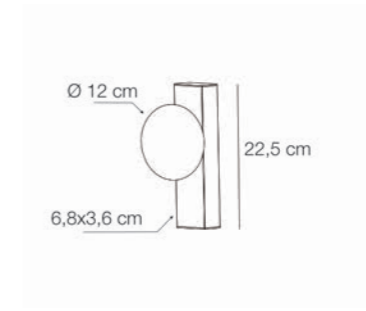

05701

Wall lamp/Ceiling lamp
7 W
1000 Lumen
CRI90