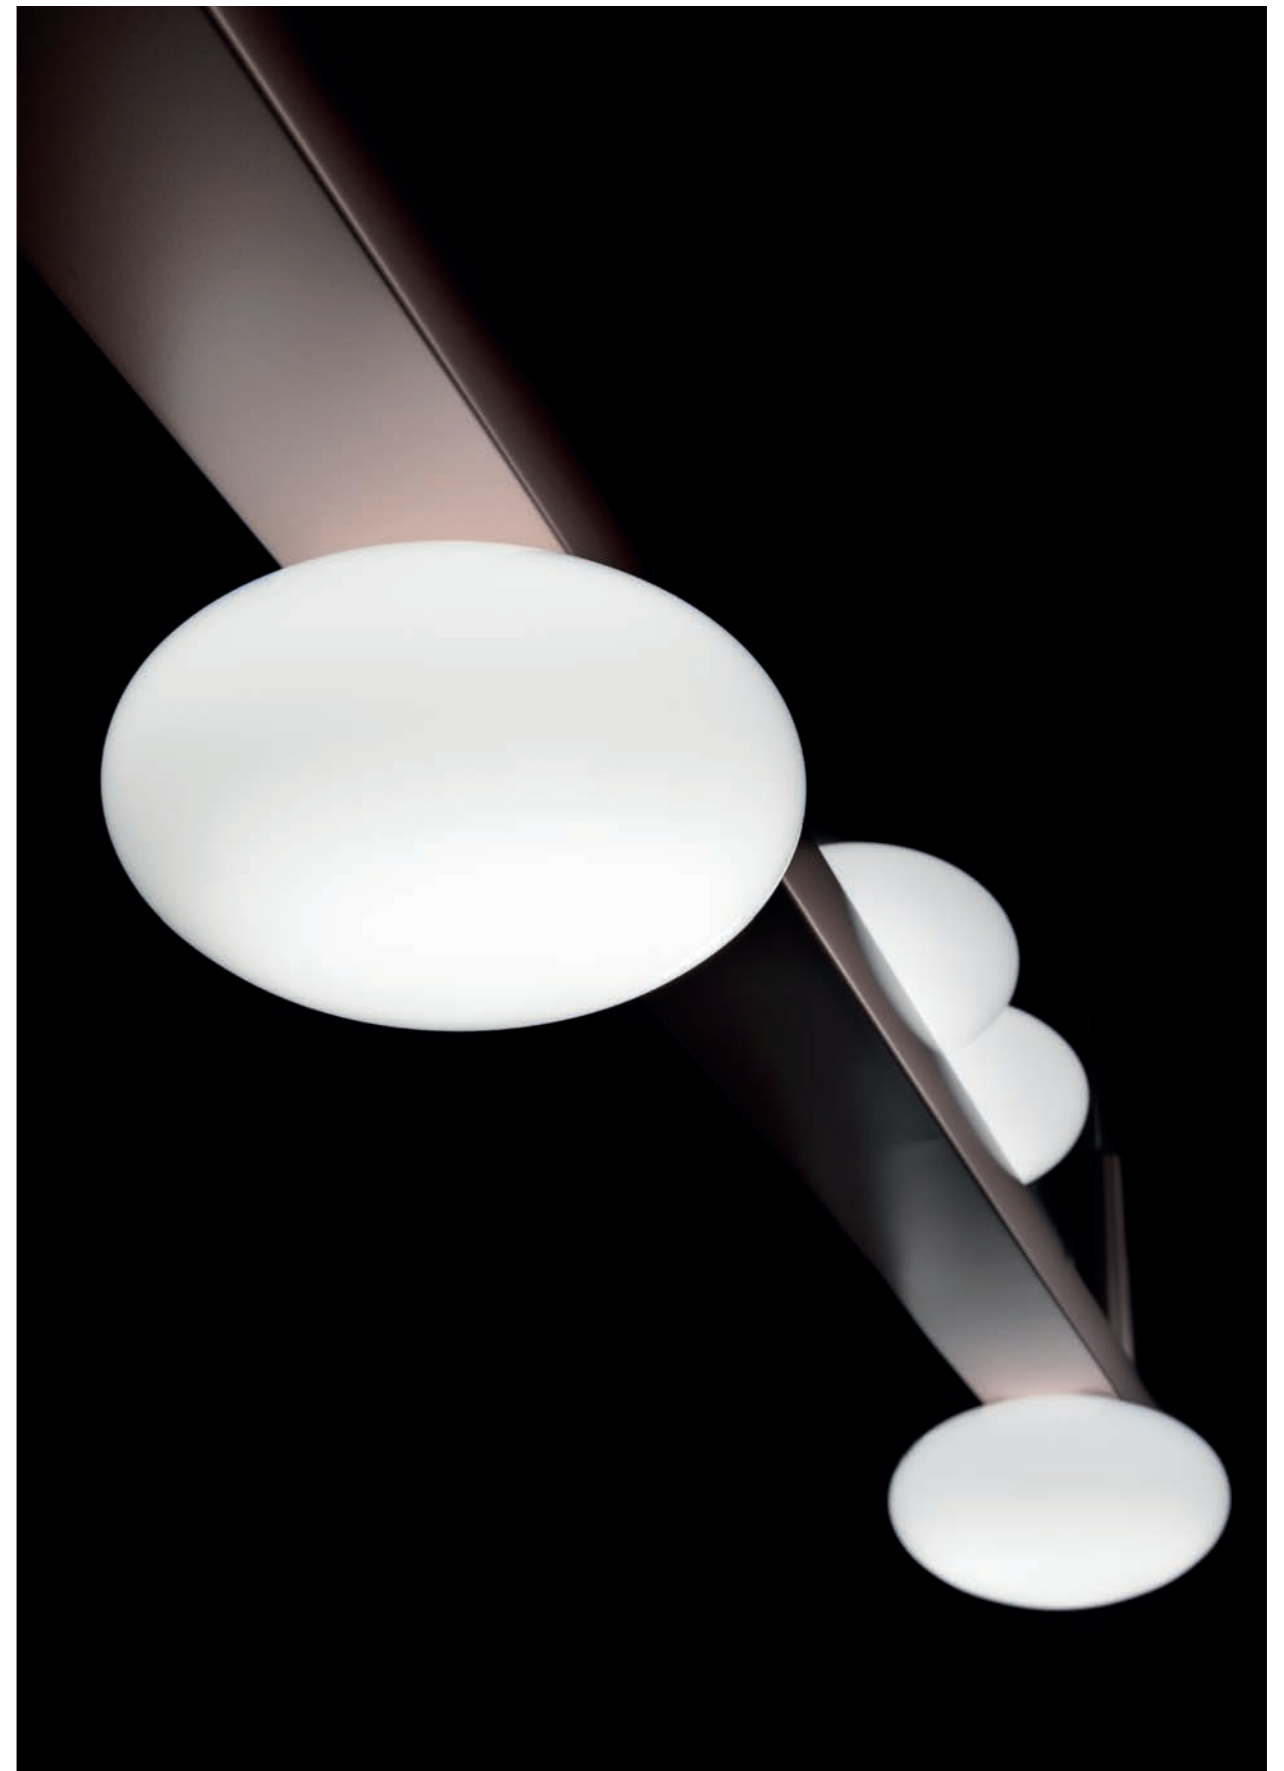

PERSONALITÀ Le finiture pregiate RF Rosa Fashion LA Silver Chanel NG Nero Glossy OL Oro Glamour creano un'atmosfera di esclusiva raffinatezza. La collezione Boma porta con sé una personalità unica e distintiva, capace di conferire carattere e stile a ciascuno ambiente.

MAESTRIA La collezione Boma rappresenta la sintesi tra la maestria artigianale del Vetro soffiato e l'innovazione. Dotata di illuminazione a LED integrato e del rivoluzionario sistema Led Change System, la collezione è il connubio tra Arte e Tecnologia.

DESIGN Inspired by the sailboat element, the Boma lamp is a sailing vessel navigating through space, illuminating every corner with its soft and enveloping light. Each piece reflects a harmonious fusion of high-quality forms and materials. Aluminum merges with milk-white blown glass in a refined and contemporary style.

PERSONALITY The exquisite RF Fashion Pink LA Silver Chanel NG Glossy Black OL Glamour Goldfinishes create an atmosphere of exclusive sophistication. The Boma collection brings with it a unique and distinctive personality, capable of adding character and style to every environment.

EXPERTISE The Boma collection represents the synthesis between the craftsmanship of blown glass and innovation. Equipped with integrated LED lighting and the revolutionary Led Change System, the collection is the blend of Art and Technology.