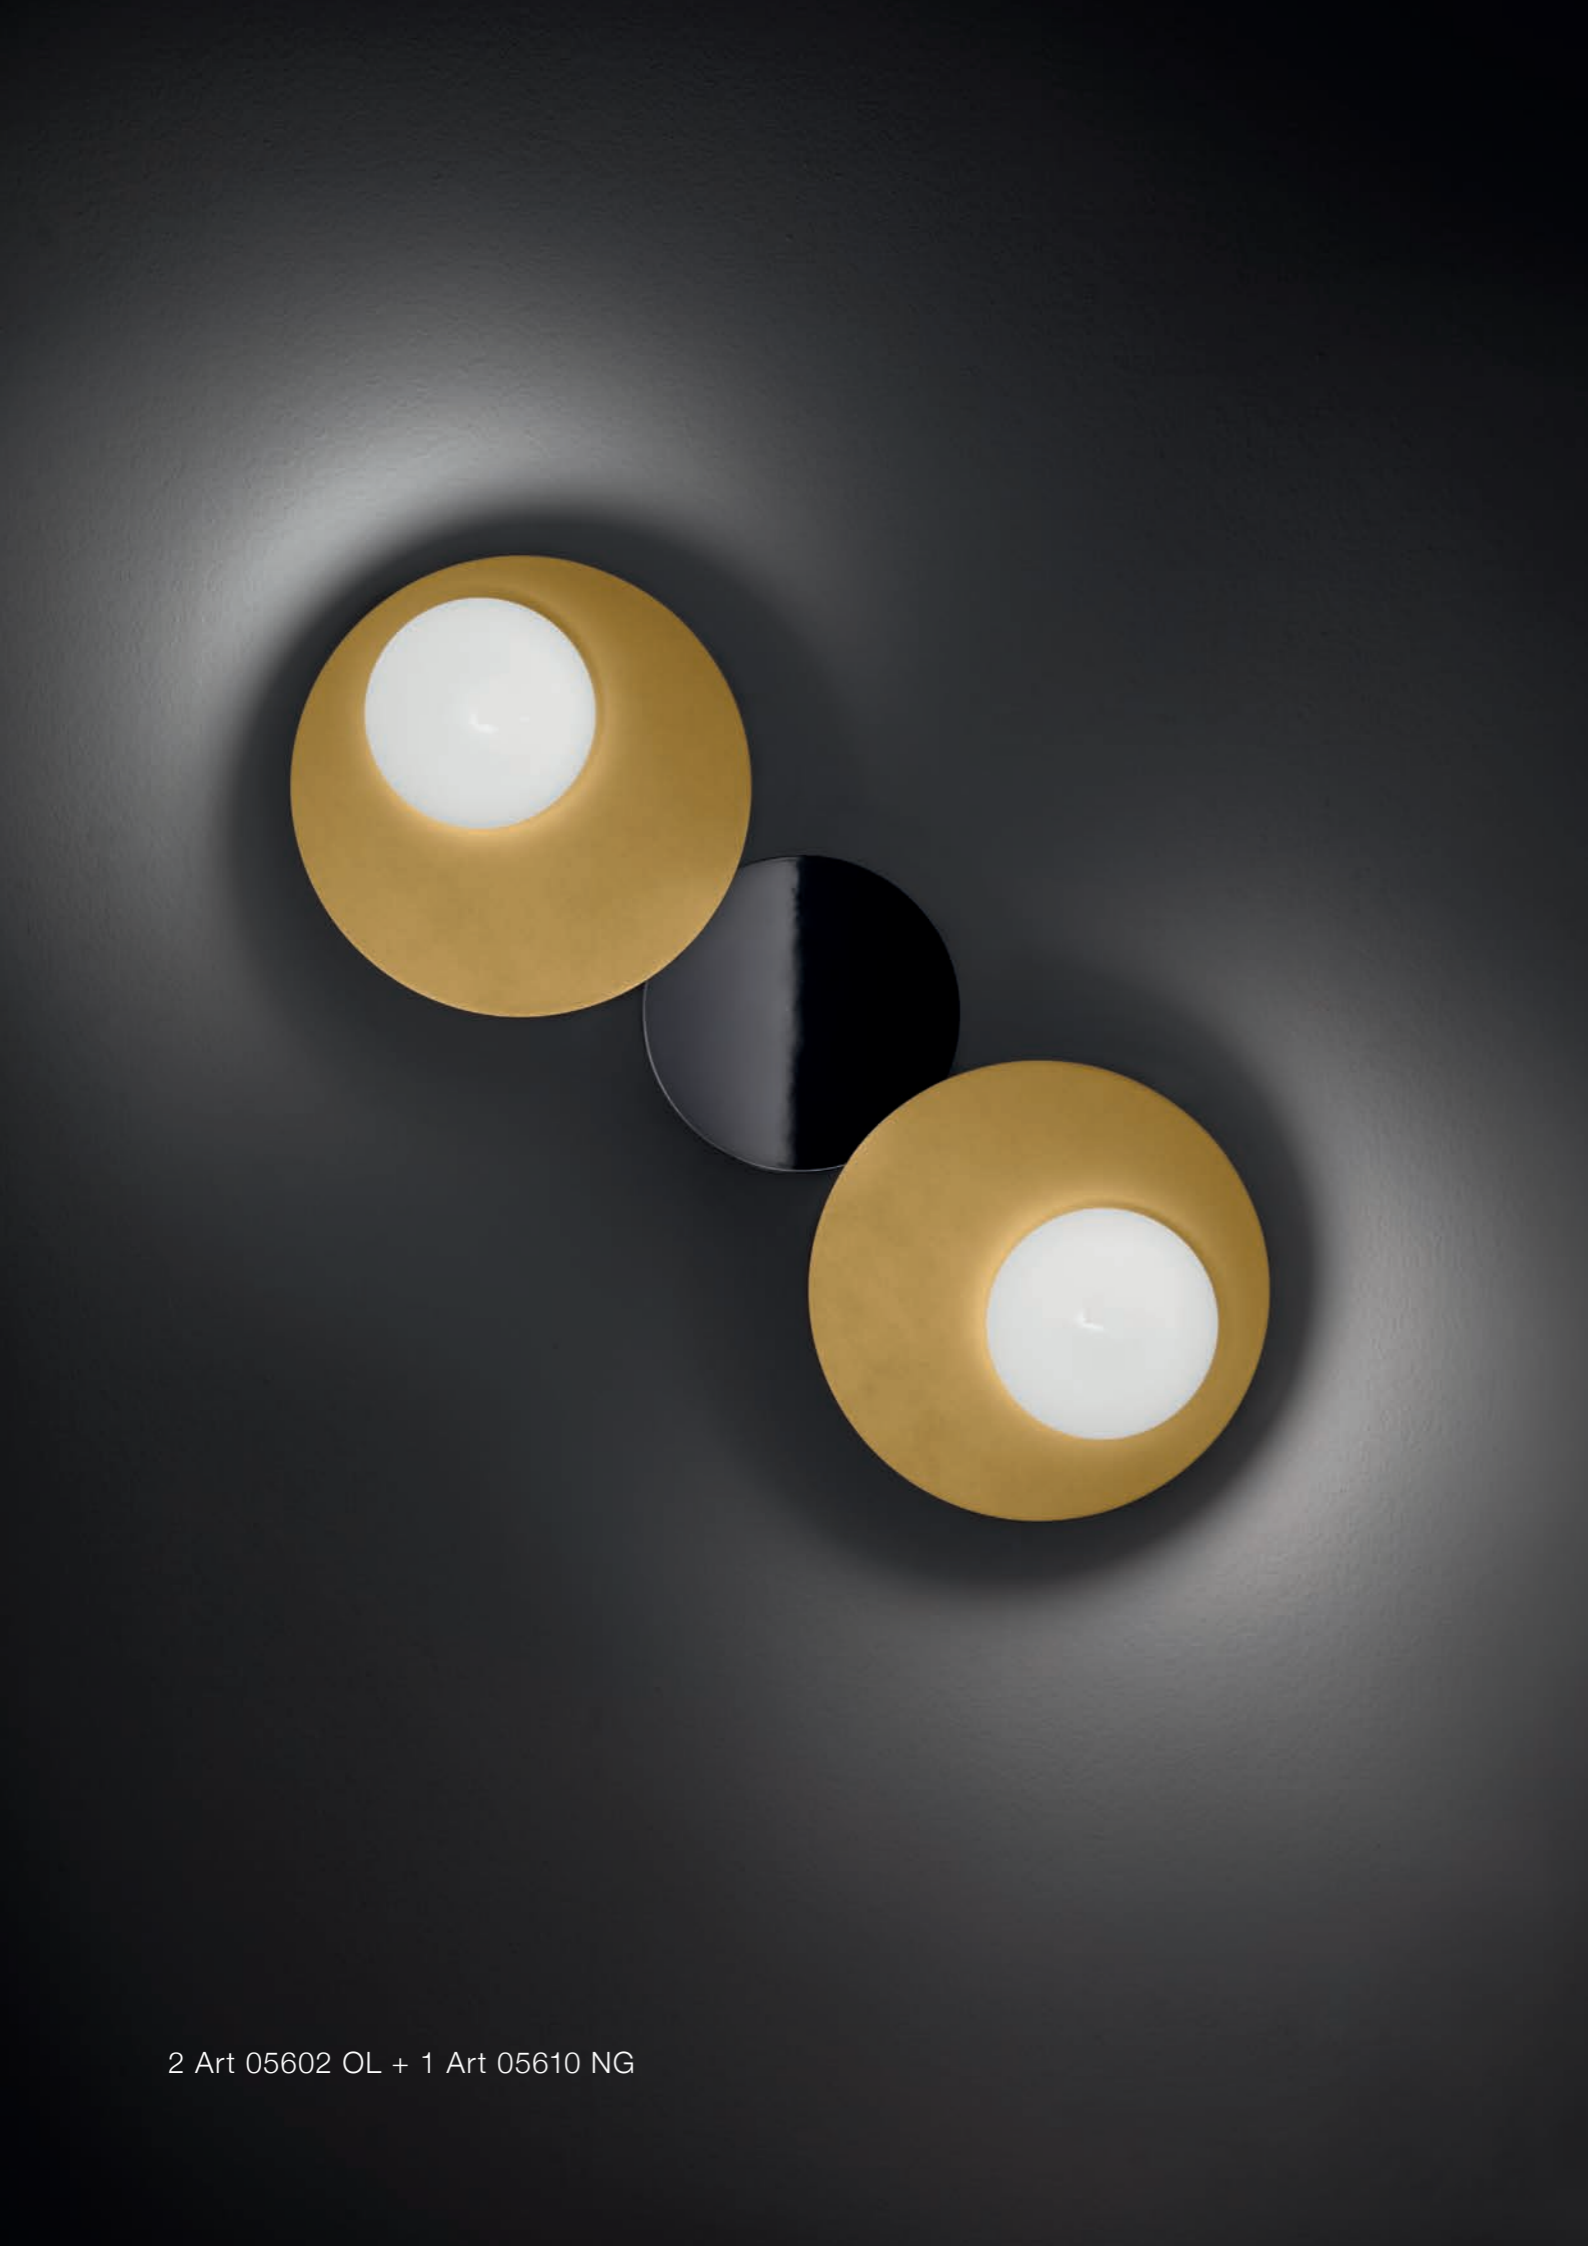

2 Art 05602 OL + 1 Art 05610 NG