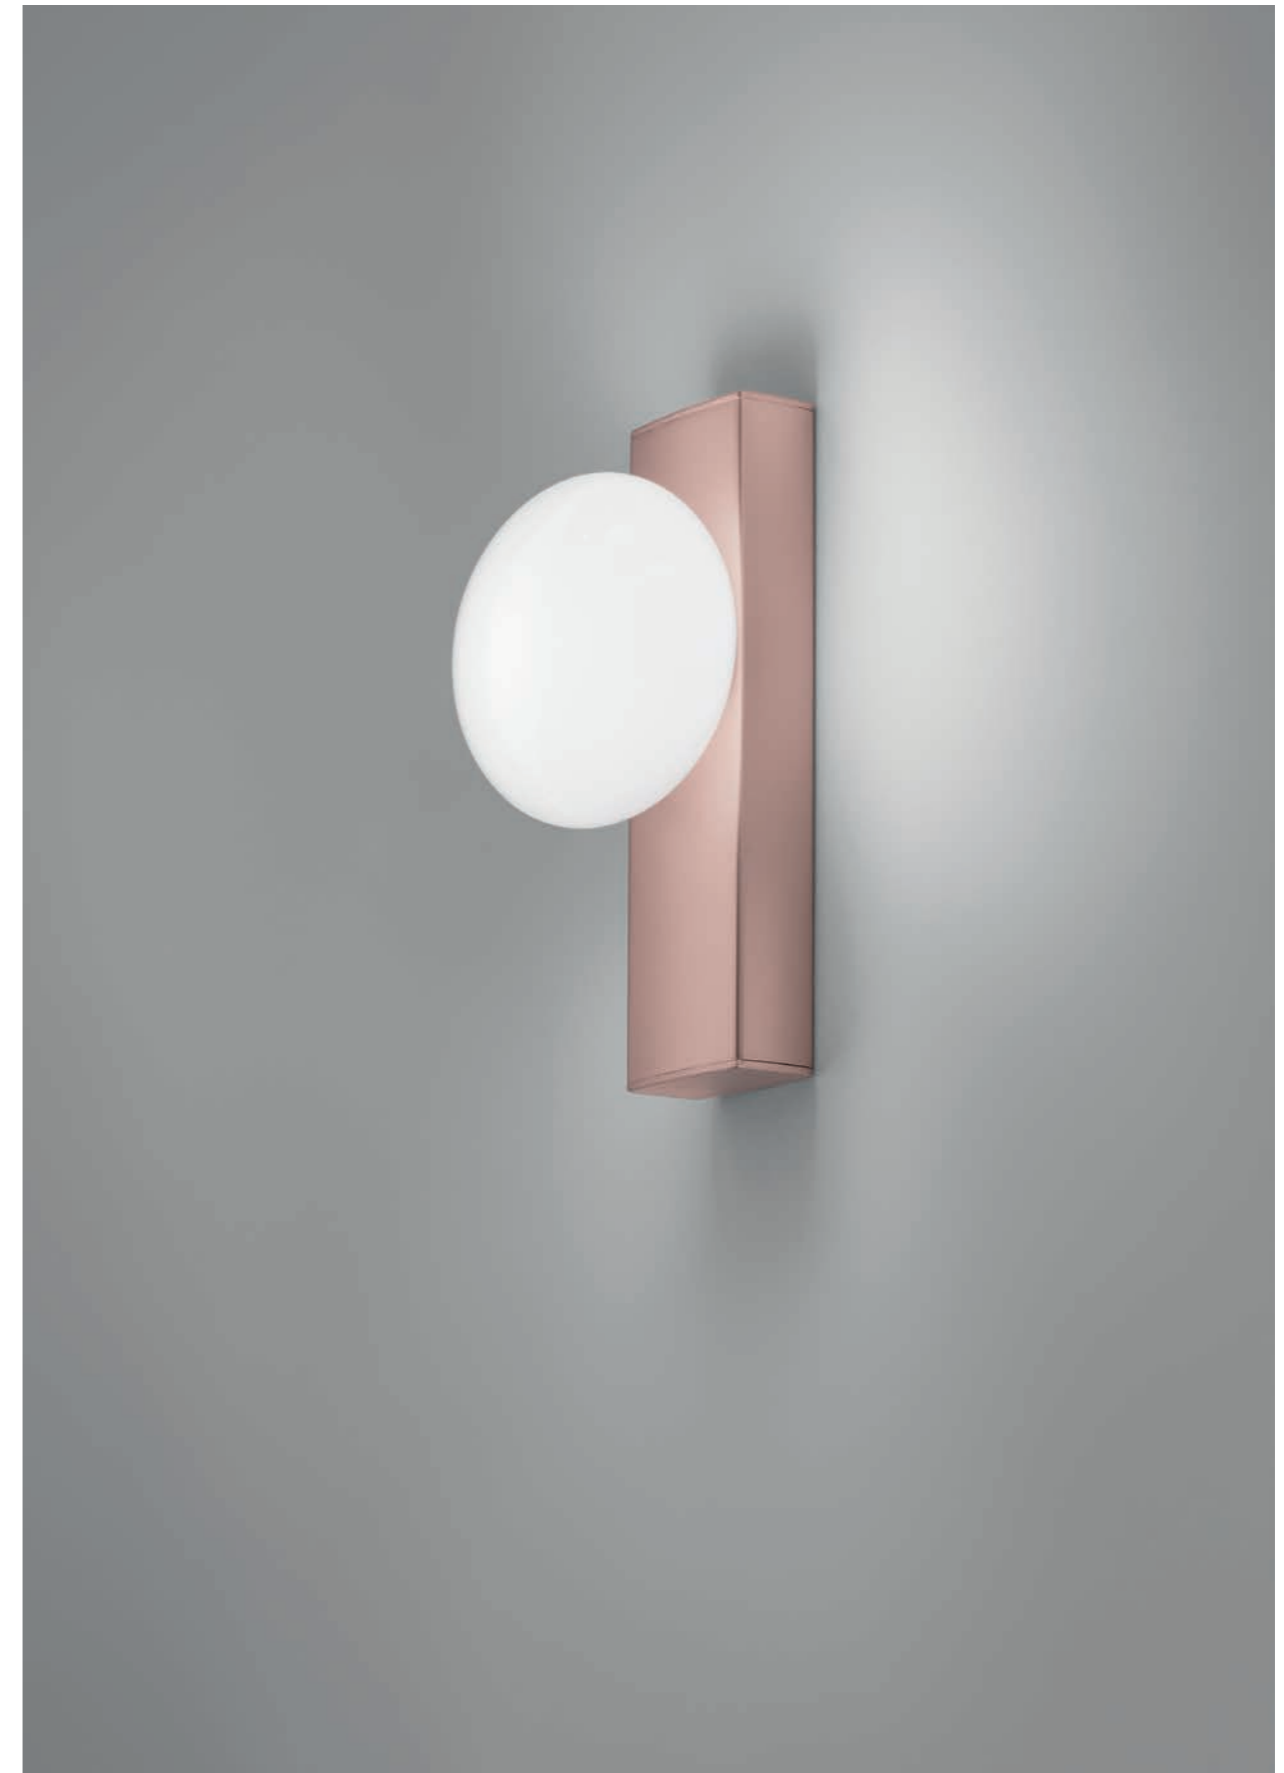

Bulb version

05731	(05701 Bulb Version) Wall Lamp	G9	1 x max 10W			
05732	(05702 Bulb Version) Wall Lamp	G9	2 x max 10W			
05733	(05703 Bulb Version) Suspension	G9	3 x max 10W			
05734	(05704 Bulb Version) Suspension	G9	4 x max 10W			
05736	(05706 Bulb Version) Suspension	G9	6 x max 10W			

Structure	Dimmer	Led Light	Lens	IP	Diffuser
LA	X (No dimmer)	X	X (No lens)	X (IP20)	BB ☐
NG					
NR					
OL					
RF					

Art 05701 RF (Version G9 Art 05731 RF)