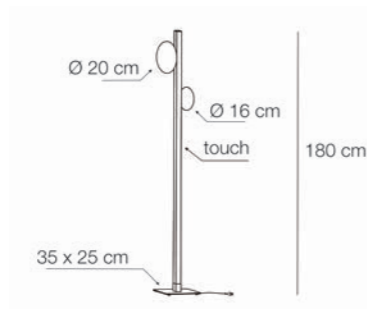

05707

Floor lamp
24 W
3000 Lumen
CRI90

Structure	Dimmer	Led Light	Lens	IP	Diffuser
LA	T (Touch)	H 2700 K	X (No lens)	X (IP20)	BB ☐
NG		W 3000 K			
NR		N 4000 K			
OL					
RF