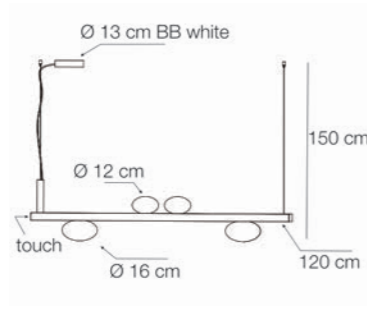

Art 05703 NG (Version G9 Art 05733 NG)

Art 05707 OL

05703

Suspension
24 W
3000 Lumen
CRI90

05704

Suspension
36 W
4500 Lumen
CRI90

05706

Suspension
48 W
6000 Lumen
CRI90